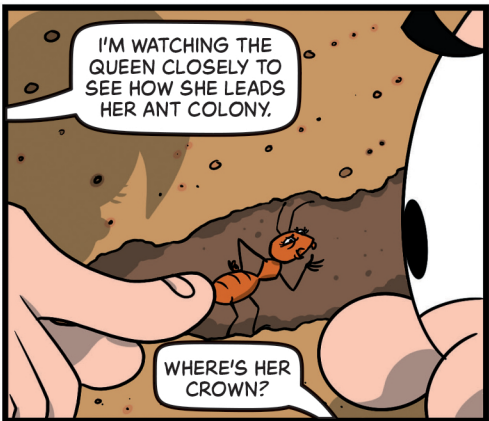

RUBI'S

SCREWTOP SCIENCE

WORDS: Danny Pearson ART: Shannon Gallant

Now it's YOUR turn! What do YOU think Smiffy will do with the "Grow Big" ray gun?